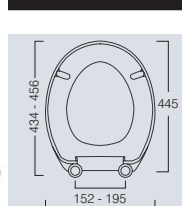

**INFINITY
TOILET SEAT
8401WS**

RRP INC VAT
£65.90
EX VAT **£54.42**

10
YEAR
GUARANTEE

Weight 2.4kg, a heavy duty sandwich seat which fits most standard shaped toilets, supplied with stainless steel hinges. Extremely hard wearing impact resistant surfaces.