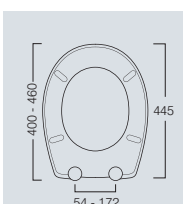

**NEUTRON
TOILET SEAT
8901WSC-SF**

RRP INC VAT
£60.50
EX VAT **£50.42**

**BEST
SELLER**

10
YEAR
GUARANTEE

Weight 1.8kg, standard size replacement WC seat, Highly durable thermoset plastic, dual button quick release for ease of cleaning, soft close **Secure-Fix QR** hinges keeps seat firmly in place, top & under fixings, hard wearing impact resistant, universal seat.