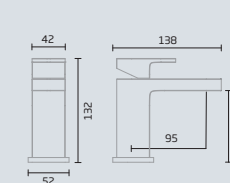

Mini Basin Mixer