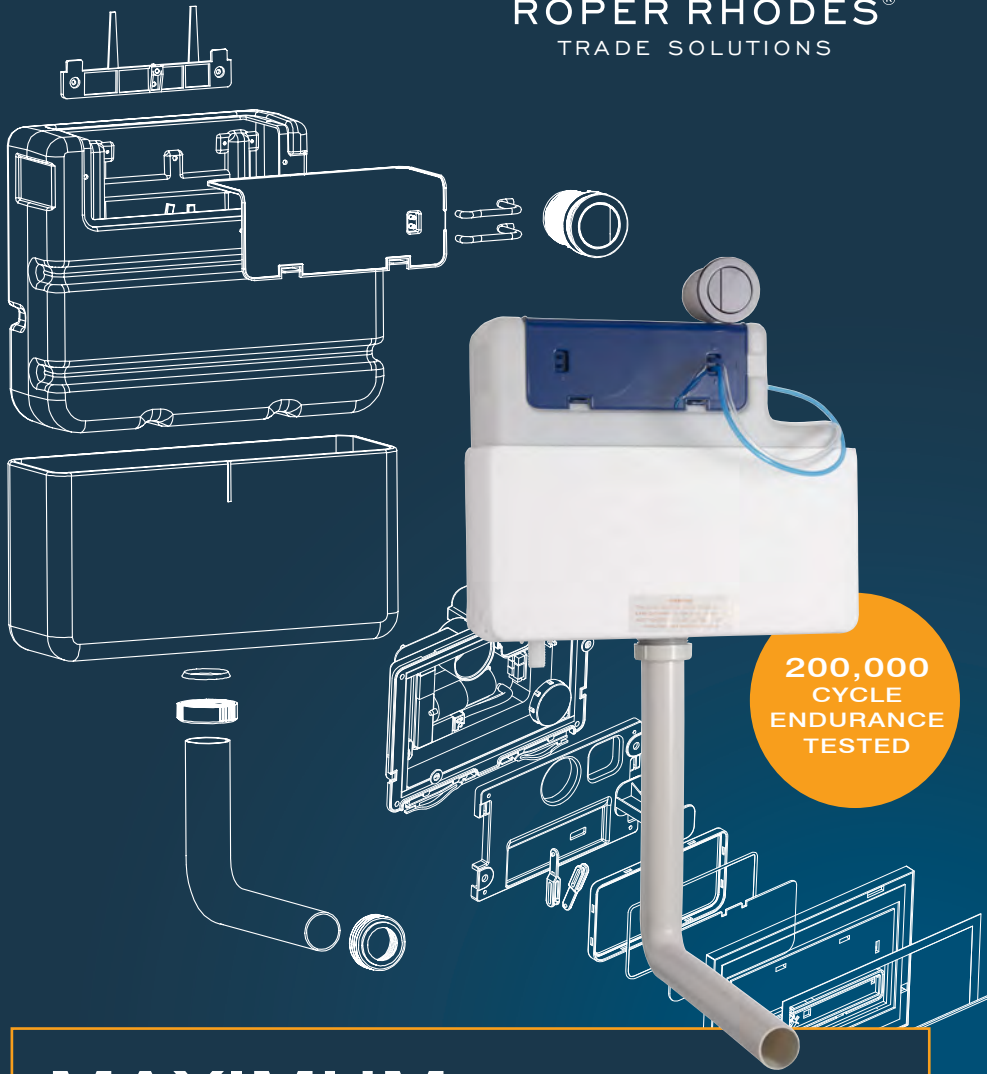

ROPER RHODES®
TRADE SOLUTIONS

200,000
CYCLE
ENDURANCE
TESTED

**BOTTOM ENTRY DUAL FLUSH
CONCEALED CISTERN
INST13001**

OVER
650,000
INSTALLED
IN UK
HOMES