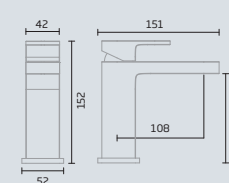

SERVE DIMENSIONS

Basin Mixer