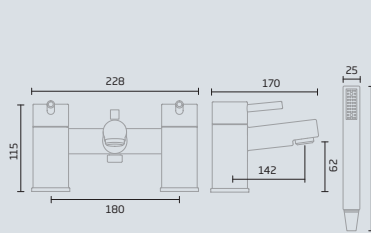

Basin mixer is supplied with click waste

JOY DIMENSIONS

Basin Mixer

Tall Basin Mixer

Bath Filler / Bath Shower Mixer

SERVE BATHROOM TAPS

SCAN NOW FOR MORE TECHNICAL INFORMATION

Description	Finish	Code	Min Pressure	RRP inc VAT	RRP ex VAT
Basin Mixer	Chrome	TR1067	0.2bar	£125.00	£104.17
Mini Basin Mixer	Chrome	TR1068	0.2bar	£118.50	£98.75
Bath Filler	Chrome	TR1069	0.2bar	£241.50	£201.25
Bath Shower Mixer	Chrome	TR1079	0.2bar	£278.00	£231.67
Basin Mixer	Black	TR1075	0.2bar	£132.50	£110.42
Mini Basin Mixer	Black	TR1076	0.2bar	£125.00	£104.17
Bath Filler	Black	TR1077	0.2bar	£255.00	£212.50
Bath Shower Mixer	Black	TR1083	0.2bar	£291.00	£242.50