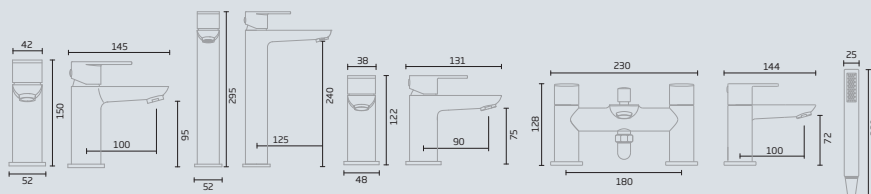

CREW DIMENSIONS

Basin Mixer   Tall Basin Mixer   Mini Basin Mixer   Bath Filler / Bath Shower Mixer