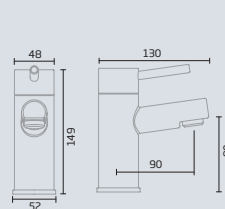

JOY DIMENSIONS

Basin Mixer