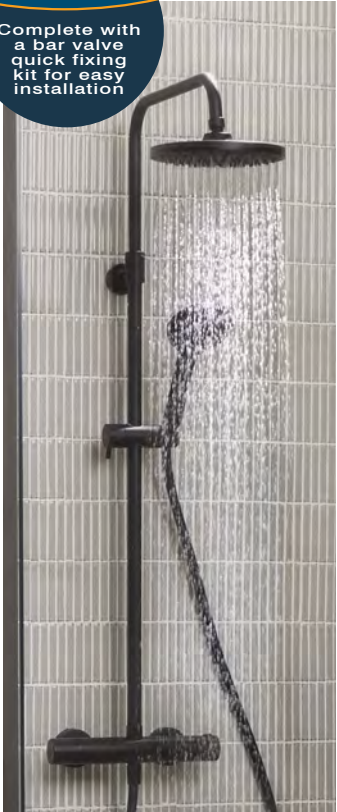

EASY TO INSTALL

Complete with a bar valve quick fixing kit for easy installation