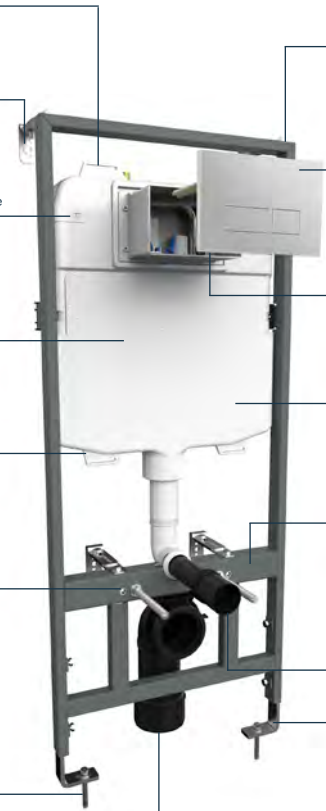

**ADJUSTABLE LEGS**

**COMPATIBILITY**

waste pipe elbow and adaptor supplied, compatible with 90mm and 110mm waste

**DON'T FORGET**

**FLUSH PLATES**

Flush plates and sensors are available to pair with the WC frames, see pages 14-15.