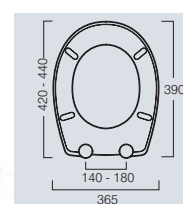

**NOVA
TOILET SEAT
8040WP**

RRP INC VAT
£26.90
EX VAT **£22.42**

2
YEAR
GUARANTEE

Weight 2.8kg, highly durable moulded wood with polyurethane high gloss painted finish.