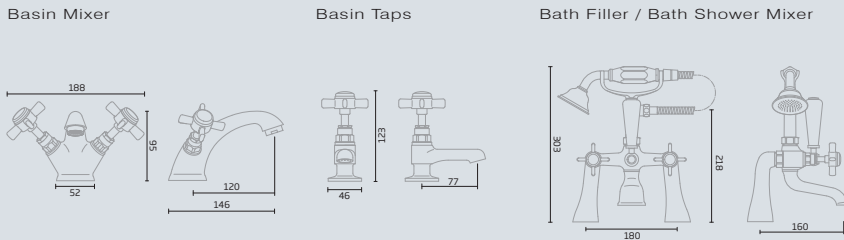

REGATTA DIMENSIONS