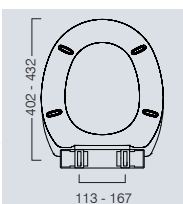

HARDWEARING SEATS

SOFT CLOSE SEAT

SOFT CLOSE SEAT

MOULDED WOOD SEAT

**STANDARD CLOSE  
POLYPROPYLENE  
TOILET SEAT  
DC4013**

RRP INC VAT  
**£24.70**  
EX VAT **£20.58**

**2**  
YEAR  
GUARANTEE

Weight 1.5kg, regular / universal design, bottom fix adjustable seat, polypropylene plastic seat