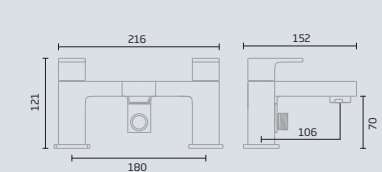

Basin mixers & mini basin mixers are supplied with click waste

SERVE DIMENSIONS

Basin Mixer

Mini Basin Mixer

Bath Filler / Bath Shower Mixer

REGATTA BATHROOM TAPS

Description	Code	Min Pressure	RRP inc VAT	RRP ex VAT
Basin Mixer	TR1056	0.1bar	£120.00	£100.00
Basin Taps (pair)	TR1059	0.1bar	£87.70	£73.08
Bath Filler	TR1057	0.2bar	£192.50	£160.42
Bath Shower Mixer	TR1058	0.2bar	£272.00	£226.67