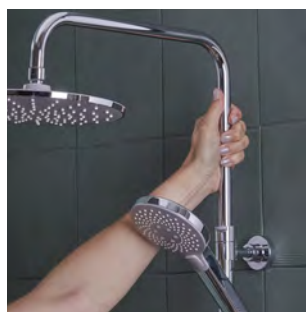

### IOS ROUND TWIN OUTLET THERMOSTATIC BAR SHOWER MIXER WITH PUSH BUTTON INSIO3004

**10**  
YEAR  
GUARANTEE

RRP INC VAT  
**£315.00**

EX VAT **£262.50**

- Cool Touch technology ensuring the valve is not hot to the touch during use.
- Temperature and flow volume control including on/off button
- 225mm overhead shower
- 110mm 3 function push button control shower handset
- Anti-Scald thermostatic control for safe showering
- Height adjustable riser rail
- Includes bar valve compression quick fixing kit
- Min pressure 0.5bar

Easy to use on/off push button, turn handle for flow control

Height adjustable riser rail

Shower hose clip

EASY  
TO  
INSTALL

Complete with a bar valve compression quick fixing kit for easy installation