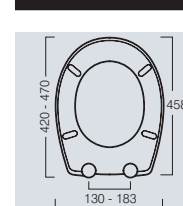

**CRESCENT
TOILET SEAT
9001WS**

RRP INC VAT
£36.90
EX VAT **£30.50**

5
YEAR
GUARANTEE

Weight 1.7kg, highly durable thermoset plastic, adjustable under fix stainless steel hinges, hard wearing, impact resistant, universal size.

STANDARD CLOSE SEATS

Anti-Bacterial Protection

Quick Release Hinges

Top Fix Hinges

Soft Close Hinges

Heavy Duty Seat