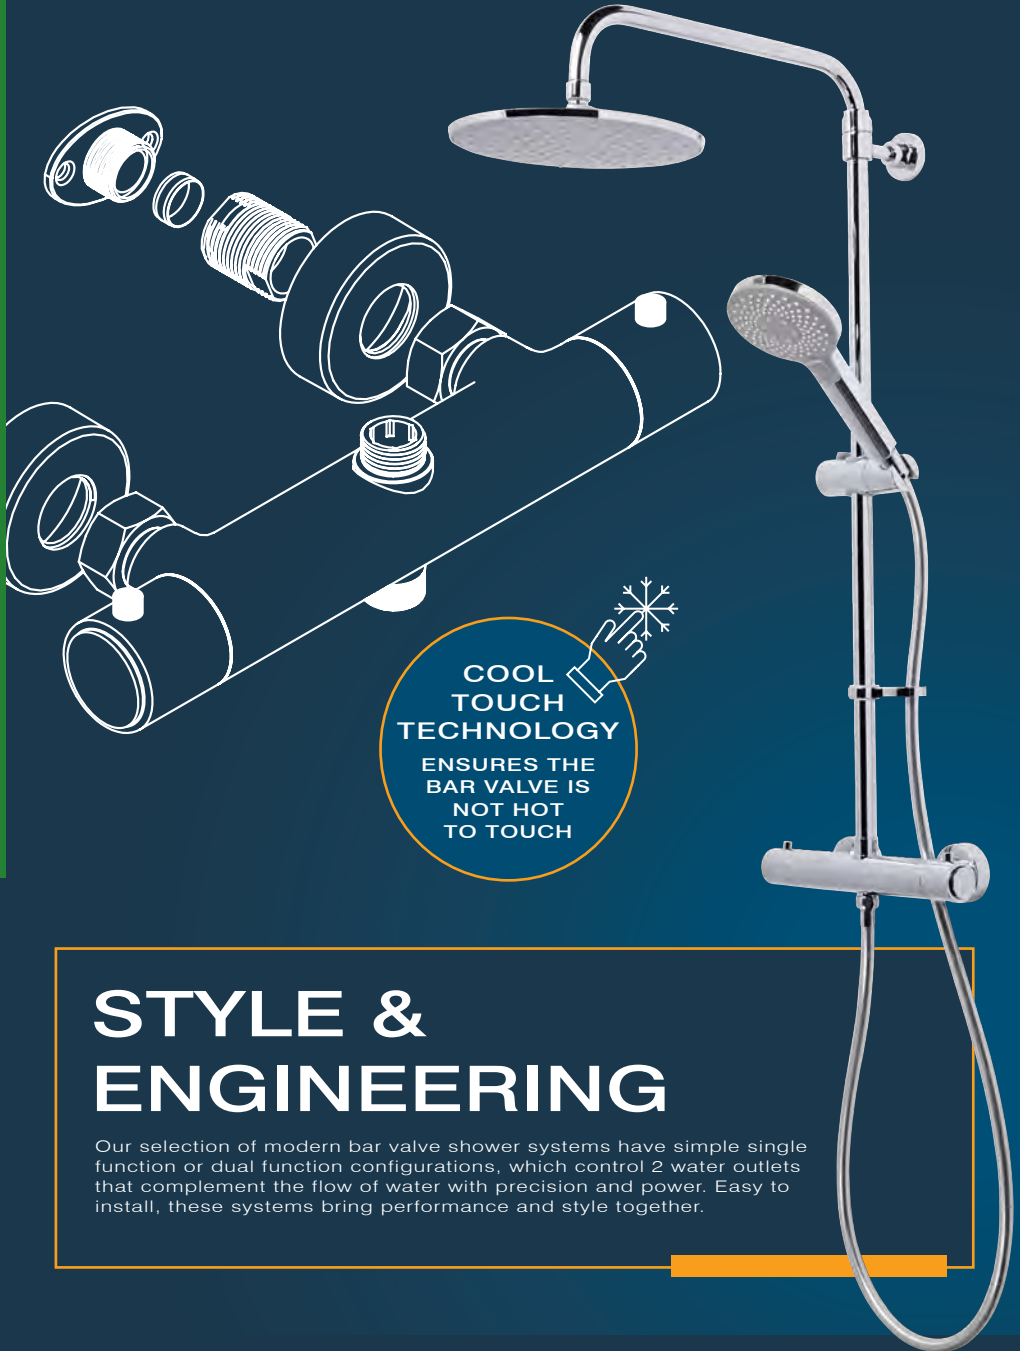

<sup>Δ</sup> Round buttons supplied with cistern as standard  
\* Compatible, so long as provision is made for maintenance access  
+ Compatible when used in standard depth furniture only

BEST SELLER

CONCEALED CISTERNS  
Take a look at our best selling Torrent cistern, see page 8 for full details.

FROM  
**£113.33**  
EX VAT

ROPER RHODES®  
TRADE SOLUTIONS

**COOL TOUCH TECHNOLOGY**  
ENSURES THE BAR VALVE IS NOT HOT TO TOUCH

**ROUND TWIN OUTLET THERMOSTATIC BAR SHOWER MIXER WITH PUSH BUTTON INSIO3004**