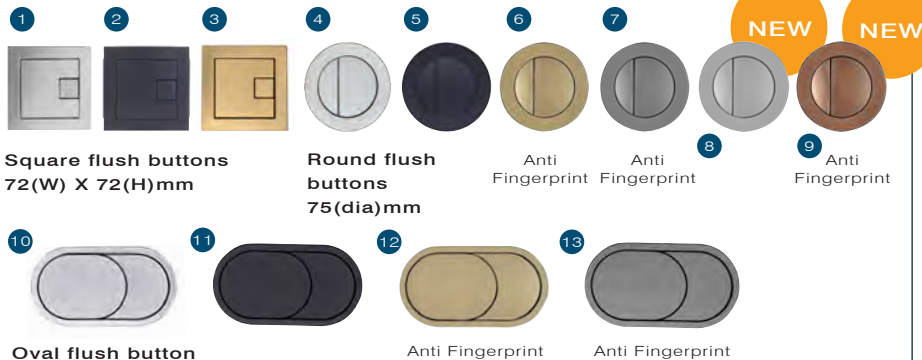

SCAN FOR INSTALLATION INSTRUCTIONS

Recommended for furniture or lower height installations

- Touch operated.
- Powered by 4x AA batteries (easy to change, no tools required).
- Low battery power alarm (battery life in excess of 1 year).
- Dual flush.
- Manual override flush.
- Illuminates on operation.
- Use on wall hung frames & In-wall cisterns (not compatible with slim depth furniture).

210(W) X 137(H)mm

RRP INC VAT  
**£193.00**  
EX VAT **£160.83**

For concealed cisterns, to match the bathroom style

DUAL FLUSH PUSH BUTTONS

Square flush buttons  
72(W) X 72(H)mm

Round flush buttons  
75(dia)mm

Oval flush button  
140(W) X 80(H)mm

- Larger interface for limited dexterity.
- Easy to install.

Description	Finish	Code	RRP inc VAT	RRP ex VAT
1 Square Dual Flush Button	Chrome	INST13003	£25.00	£20.83
2 Square Dual Flush Button	Black	INST13028	£25.00	£20.83
3 Square Dual Flush Button	Brushed Brass	INST13035	£60.00	£50.00
4 Round Dual Flush Button	Chrome	SP12169	£23.76	£19.80
5 Round Dual Flush Button	Black	INST13022	£24.00	£20.00
6 Round Dual Flush Button	Brushed Brass	INST13034	£60.00	£50.00
7 Round Dual Flush Button	Gunmetal	INST13038	£66.00	£55.00
8 Round Dual Flush Button	Brushed Nickel	TR9054	£49.50	£41.25
9 Round Dual Flush Button	Brushed Bronze	TR9050	£49.50	£41.25
10 Dual Flush Button	Chrome	INST13023	£87.00	£72.50
11 Dual Flush Button	Black	INST13040	£107.00	£89.17
12 Dual Flush Button	Brushed Brass	INST13041	£127.00	£105.83
13 Oval Dual Flush Button	Gunmetal	INST13039	£126.00	£105.00