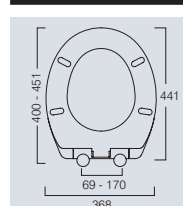

**PRIME
TOILET SEAT
8907WSC-SF**

RRP INC VAT
£66.80
EX VAT **£55.67**

10
YEAR
GUARANTEE

Weight 2.2KG, a heavy duty wrap over toilet seat compatible with most WCs, highly durable thermoset plastic for strength and longevity, adjustable hinges with **Secure-Fix QR** technology keep seat firmly in place, non-slip buffers, extremely hard wearing impact resistant surfaces with an anti-bacterial finish.