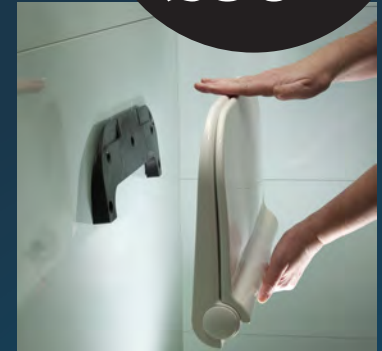

EASY TO INSTALL DETACHABLE SHOWER SEAT INST03020

ONLY
RRP INC VAT
£60.00
EX VAT
£50.00