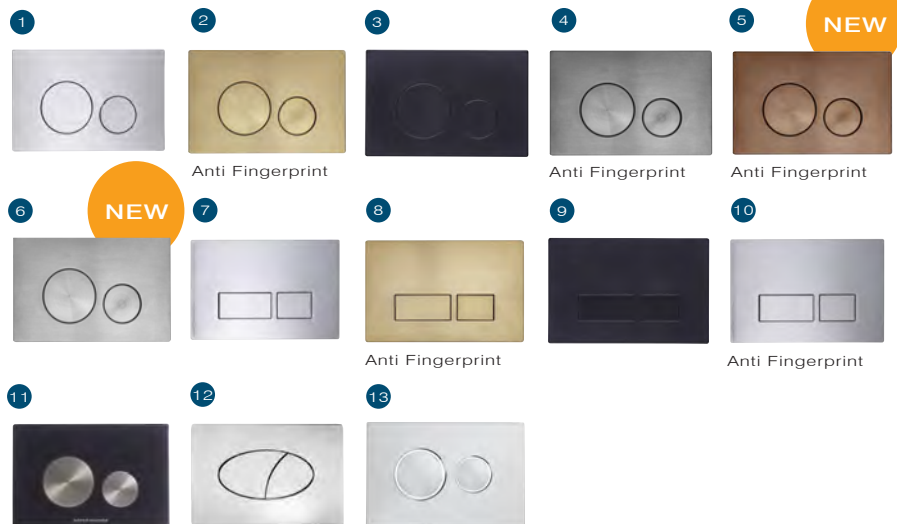

- For use with Torrent, Cascade or Comfort height cisterns. Can also be used for bidets.
- 200mm height adjustment.
- Use with the comfort height cistern to allow wall hung pans to be set at a higher position.

**400(W) X 400(H) X 170-335(D)mm**

Water Saving

Space Saving

Endurance Tested

100% Quality Assurance

DON'T FORGET

**FLUSH PLATES**

Flush plates and sensors are available to pair with the WC frames, see pages 14-15.

FROM  
**£47.50**  
EX VAT

Pair with a wall hung frame or upgrade your cistern flush to a dual flush plate

DUAL FLUSH PUSH PLATES

Description	Finish	Code	RRP inc VAT	RRP ex VAT
1 Dual Flush Push Plate	Chrome	INST13012	£57.00	£47.50
2 Dual Flush Push Plate	Brushed Brass	INST13037	£130.00	£108.33
3 Dual Flush Push Plate	Black	INST13021	£57.00	£47.50
4 Dual Flush Push Plate	Gunmetal	INST13044	£130.00	£108.33
5 Rondo Dual Flush Plate	Brushed Bronze	TR9049	£107.00	£89.17
6 Rondo Dual Flush Plate	Brushed Nickel	TR9053	£107.00	£89.17
7 Dual Flush Push Plate	Chrome	INST13010	£57.00	£47.50
8 Dual Flush Push Plate	Brushed Brass	INST13036	£130.00	£108.33
9 Dual Flush Push Plate	Black	INST13020	£57.00	£47.50
10 Dual Flush Push Plate	Stainless Steel	INST13019	£136.00	£113.33
11 Glass Dual Flush Plate	Black	TR9029	£146.00	£121.67
12 Dual Flush Push Plate	Chrome	INST13004	£57.00	£47.50
13 Dual Flush Push Plate	Chrome	INST13017	£65.00	£54.17