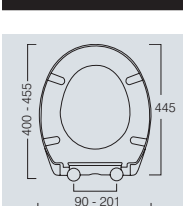

**UNIVERSE
TOILET SEAT
DC4001-SF**

RRP INC VAT
£44.40
EX VAT **£37.00**

5
YEAR
GUARANTEE

Weight 1.8kg, highly durable thermoset plastic for strength and longevity, adjustable hinges with **Secure-Fix QR** technology keep seat firmly in place, top fixings, extremely hard wearing, impact resistant surface, universal seat.