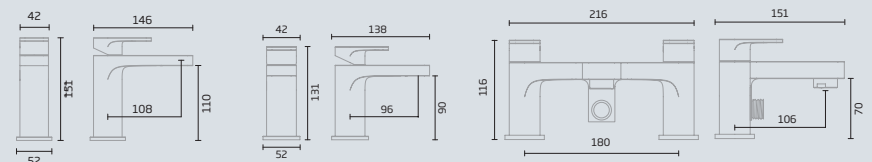

ACT DIMENSIONS

Basin Mixer   Mini Basin Mixer   Bath Filler / Bath Shower Mixer

Ceramic Technology

Lever Action

10
YEAR
GUARANTEE

Includes Tap Cartridge