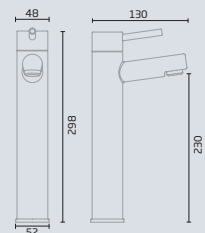

Tall Basin Mixer