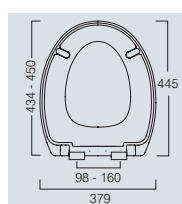

**CURVE  
TOILET SEAT  
8402WSC**

RRP INC VAT  
**£80.50**  
EX VAT **£67.08**

**10**  
YEAR  
GUARANTEE

Weight 2.4kg, contemporary wrap over lid design, highly durable thermoset plastic for strength & longevity, extremely hard wearing impact resistant surfaces.