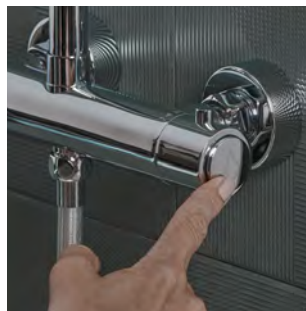

Easy to use on/off push button, turn handle for flow control

Height adjustable riser rail

Shower hose clip

EASY  
TO  
INSTALL

Complete with a bar valve compression quick fixing kit for easy installation