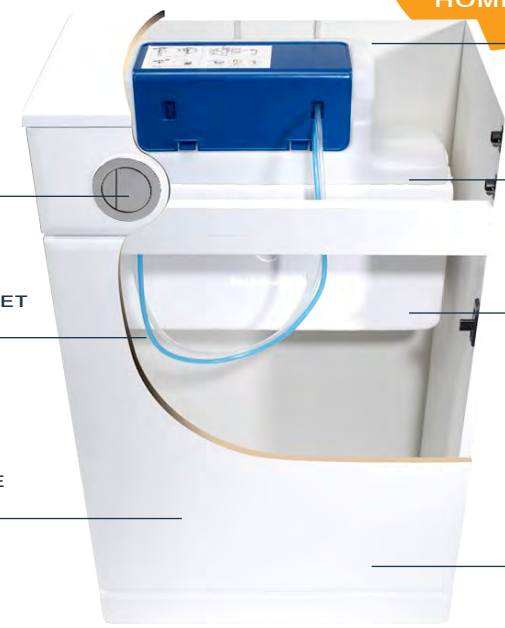

**FLUSH BUTTON**  
dual flush chrome  
button supplied  
with cistern

**AIR GAP**  
technology

**PNEUMATIC**  
flush operation

**BOTTOM INLET**  
entry valve

**POLYSTYRENE**  
insulation jacket

200,000 CYCLE  
endurance tested