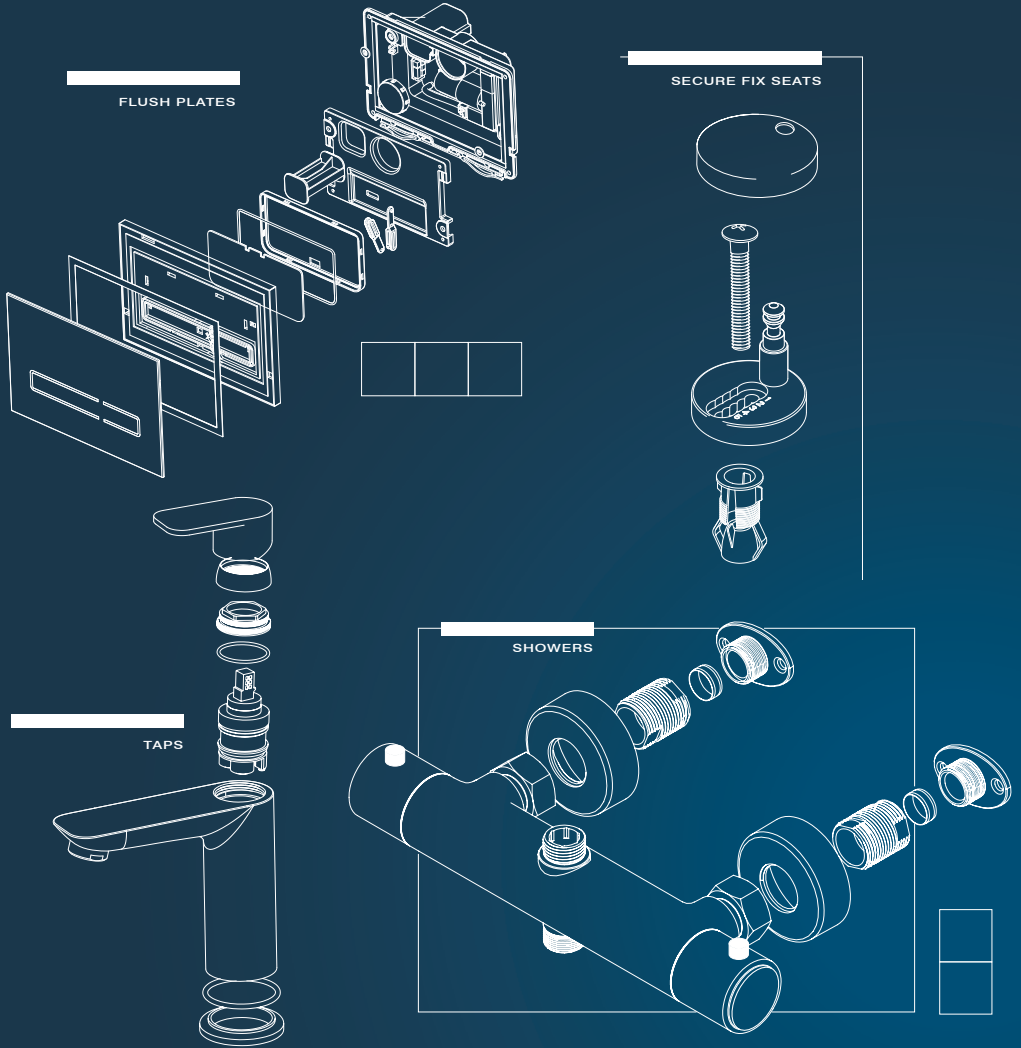

DESIGNED EXCLUSIVELY FOR BRITISH & IRISH BATHROOM INSTALLATION

Easy To
Install

Great
Value

British
Design

Quality
Guaranteed

CUSTOMER SUPPORT 01225 303900

TSFEB25PHG